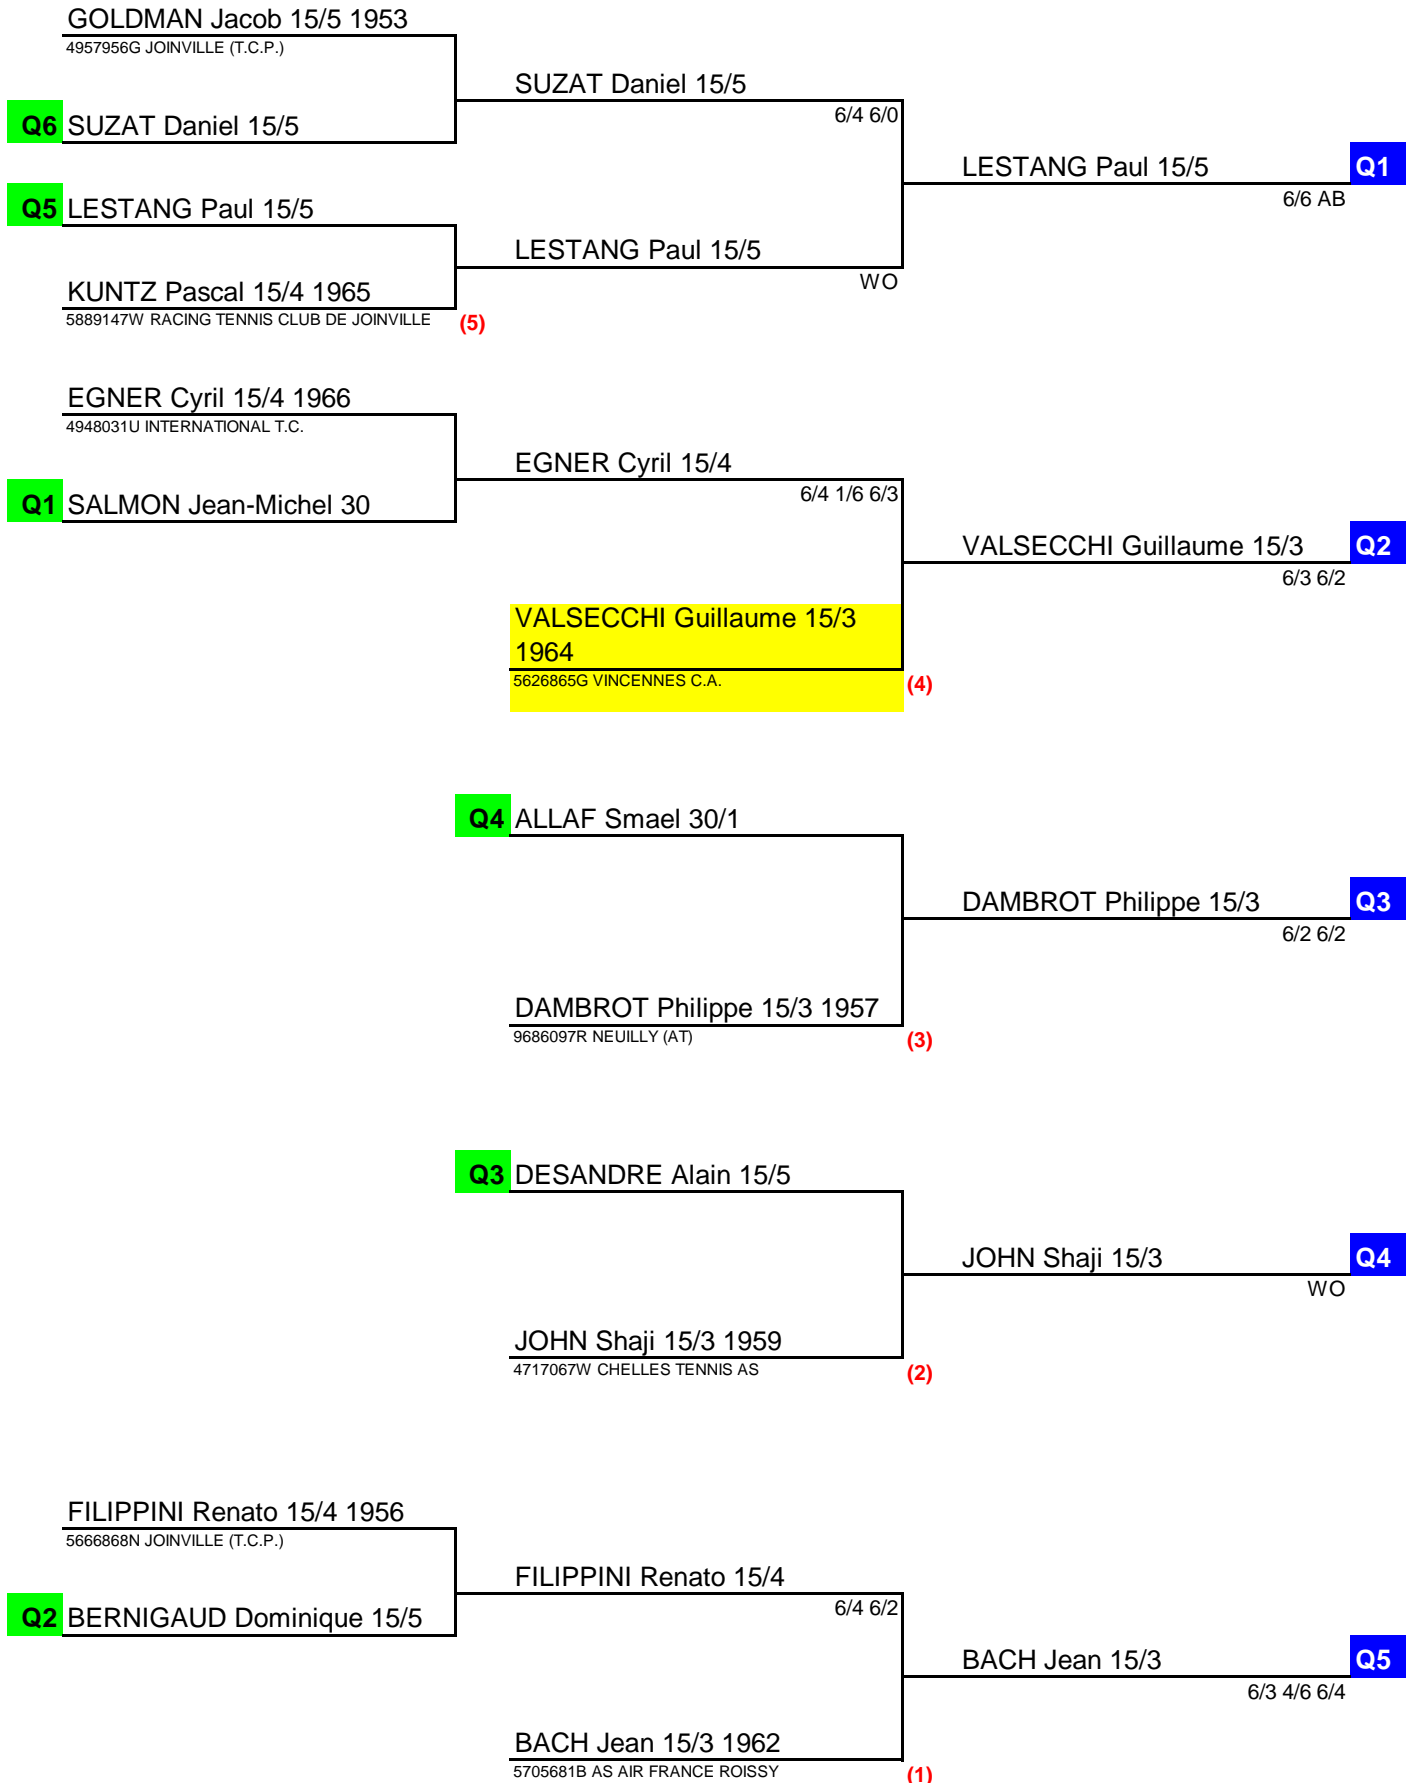

Q1 **MARTIN Jean-claude 30/4**

MARIANNE Philippe 30/3
6/2 6/4

GUY Thierry 30/2 **Q5**
6/4 7/5

GUY Thierry 30/2 1960
1276704W SPORTING CHEMINOTS P.O./SCPO (1)

MEZGHANI Mahmoud 30/5

1947

4352991L NEUILLY ST JAMES (TC)