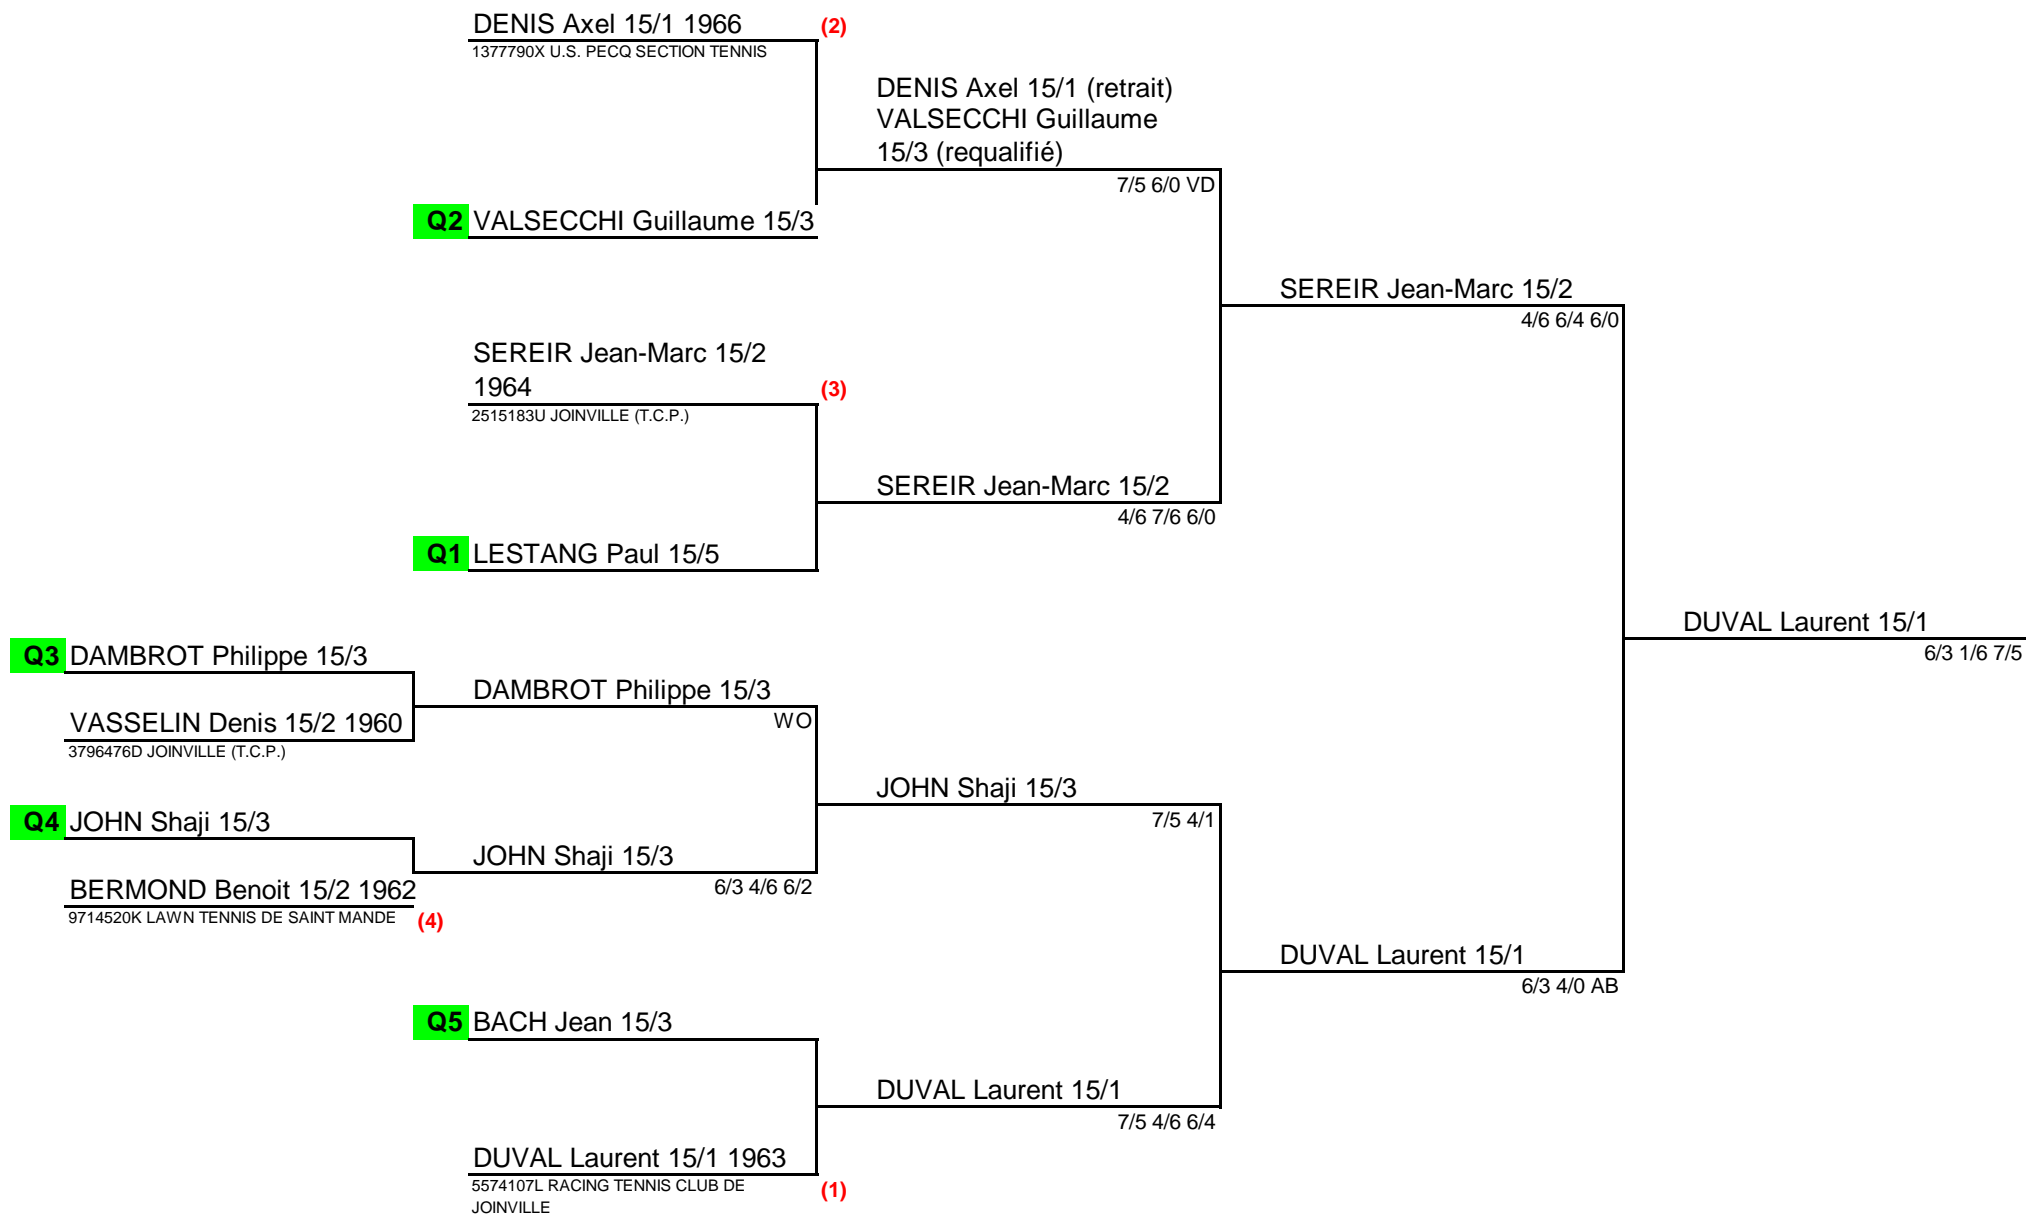

Q1 **MARTIN Jean-claude 30/4**

MARIANNE Philippe 30/3
6/2 6/4

GUY Thierry 30/2 **Q5**
6/4 7/5

GUY Thierry 30/2 1960
1276704W SPORTING CHEMINOTS P.O./SCPO (1)

MEZGHANI Mahmoud 30/5

1947

4352991L NEUILLY ST JAMES (TC)